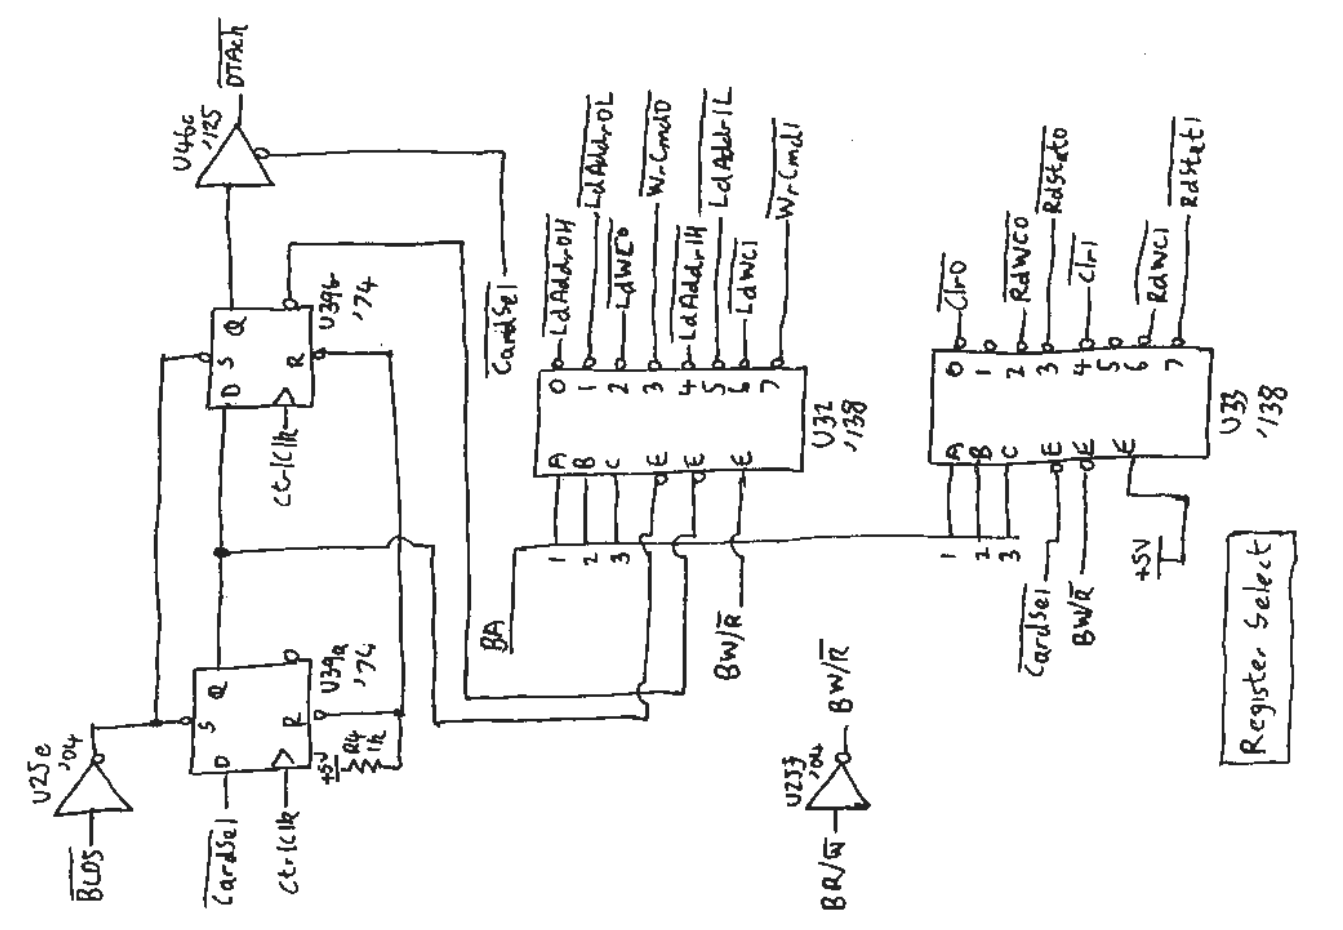

98620

25LS2569  
Synchronous 4-bit Up/Down Counter  
with 3-state outputs

25LS2518  
Quad D-Registers with standard  
and 3-state outputs  
Q = Totem Pole  
Y = 3-State

(R/Bk)

Sheet 3

DMA Controller

HP 986208

BufData

Channel 1 Address Counter

Command Port

(R/Bk)

DMA Controller Sheet 6

HP98620B

Address Latch

Control Bus