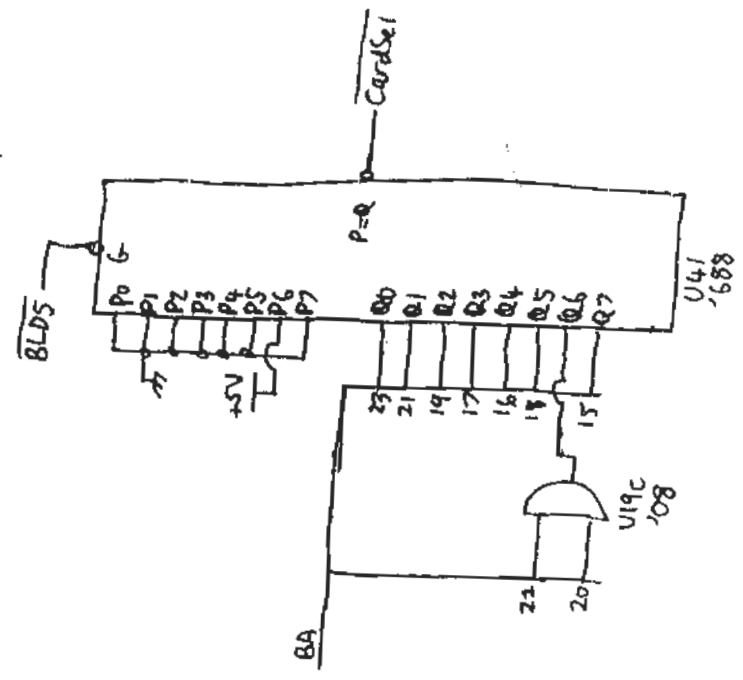

98620

25LS2569  
Synchronous 4-bit Up/Down Counter  
with 3-state outputs

25LS2518  
Quad D-Registers with standard  
and 3-state outputs  
Q = Totem Pole  
Y = 3-State

(R/Bk)

Sheet 3

DMA Controller

HP 986208

BufData

Channel 1 Address Counter

Command Port

(R/Bk)

DMA Controller Sheet 6

HP98620B

Address Latch

Control Bus