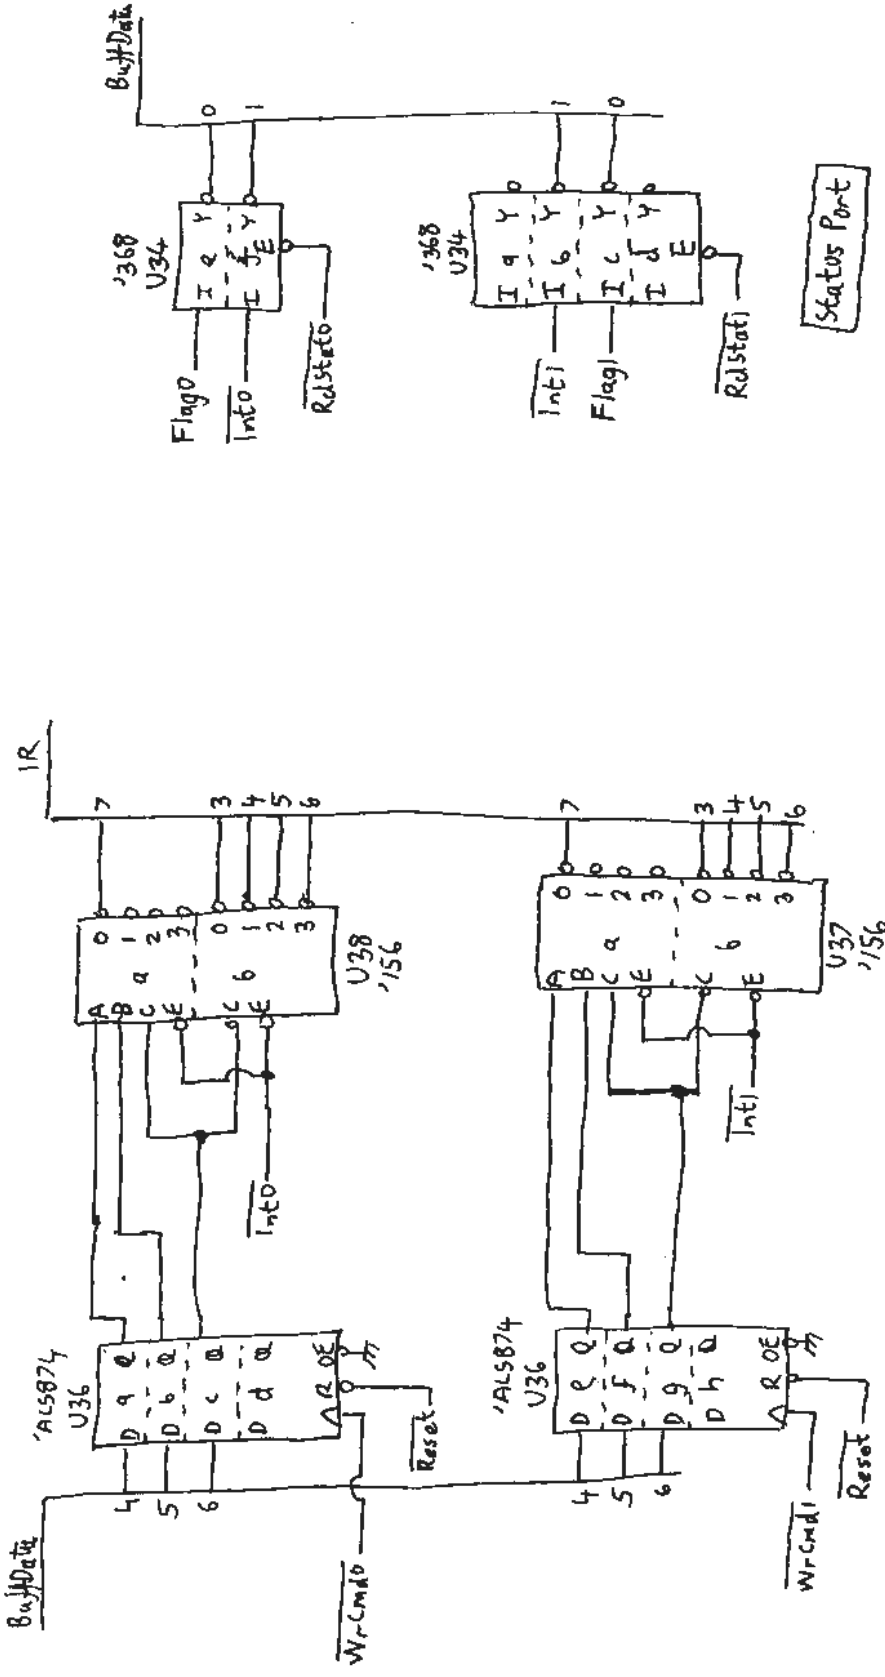

98620

25LS2569  
Synchronous 4-bit Up/Down Counter  
with 3-state outputs

25LS2518  
Quad D-Registers with standard  
and 3-state outputs  
Q = Totem Pole  
Y = 3-State

(R/Bk)

Sheet 3

DMA Controller

HP 986208

BufData

Channel 1 Address Counter

Command Port

(R/Bk)

DMA Controller Sheet 6

HP98620B

Address Latch

Control Bus