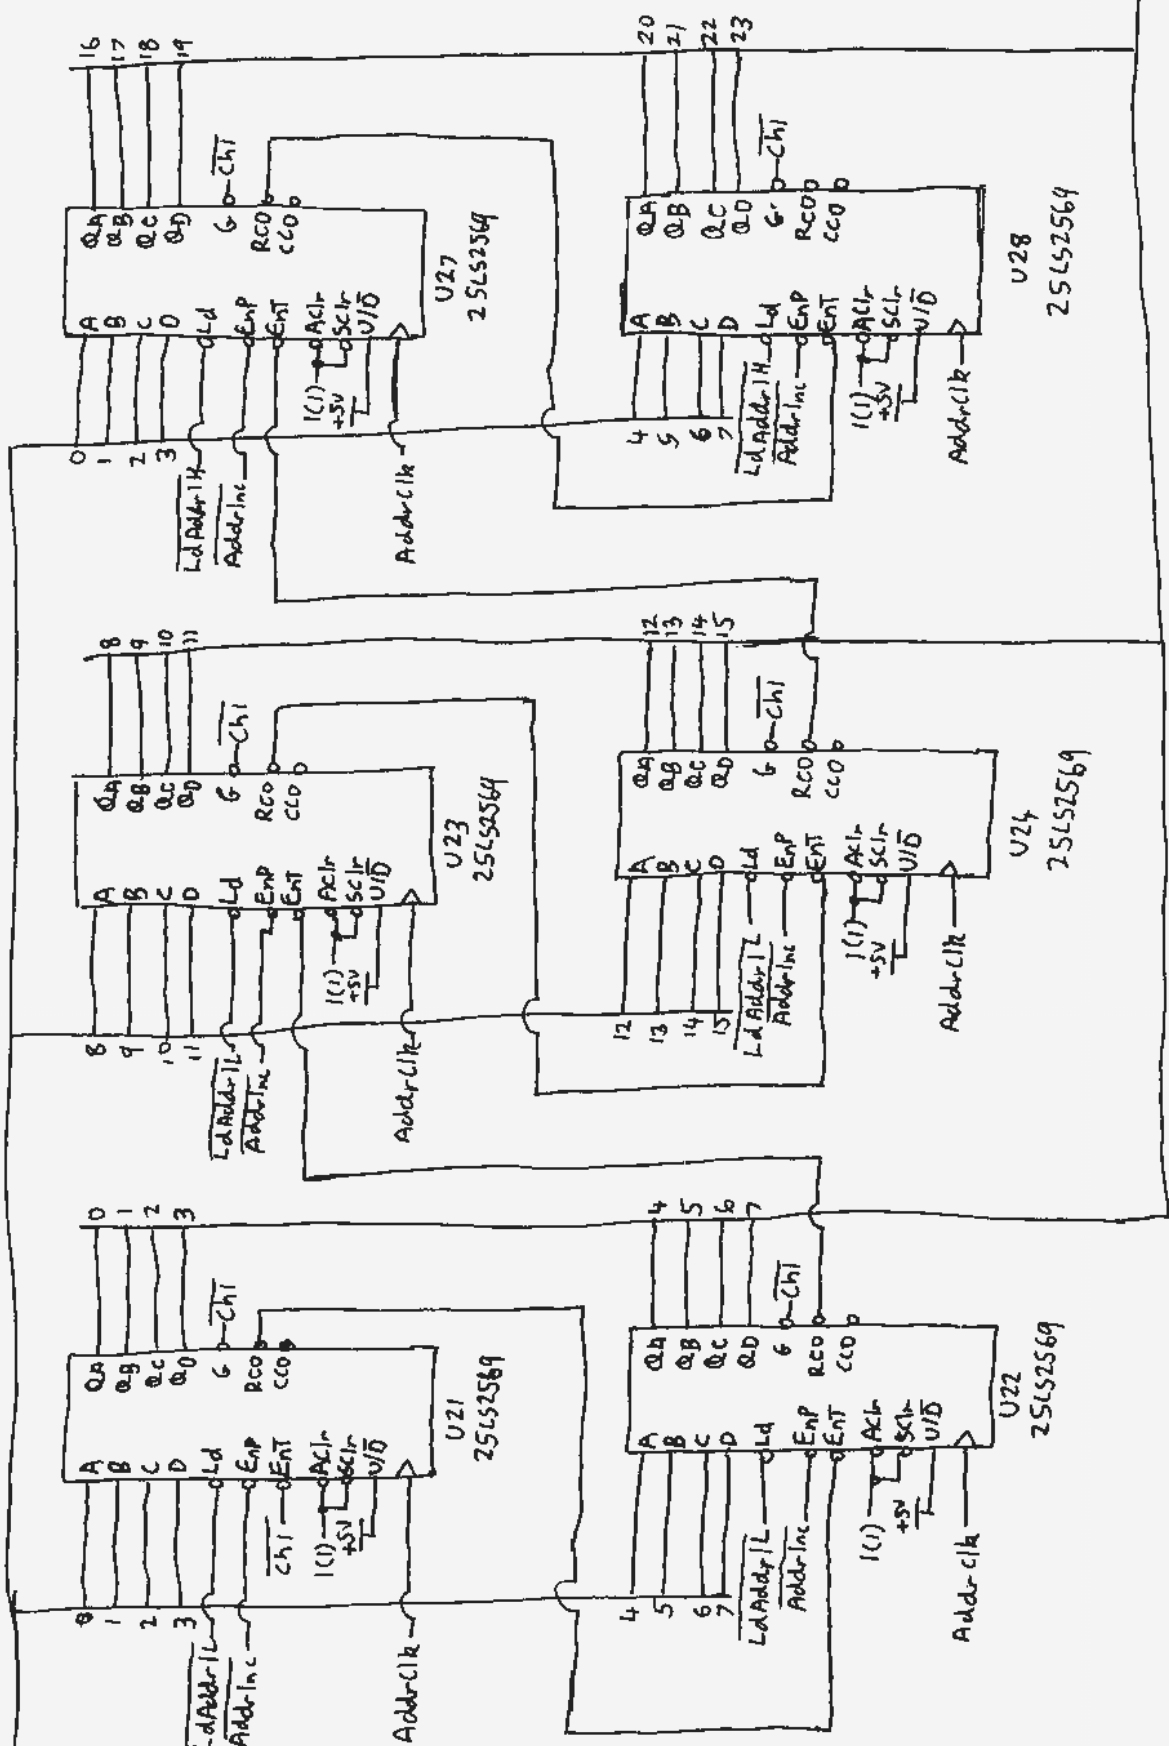

98620

25LS2569  
Synchronous 4-bit Up/Down Counter  
with 3-state outputs

25LS2518  
Quad D-Registers with standard  
and 3-state outputs  
Q = Totem Pole  
Y = 3-State

(R/Bk)

Sheet 3

DMA Controller

HP 986208

BufData

Channel 1 Address Counter

Command Port

(R/Bk)

DMA Controller Sheet 6

HP98620B

Address Latch

Control Bus