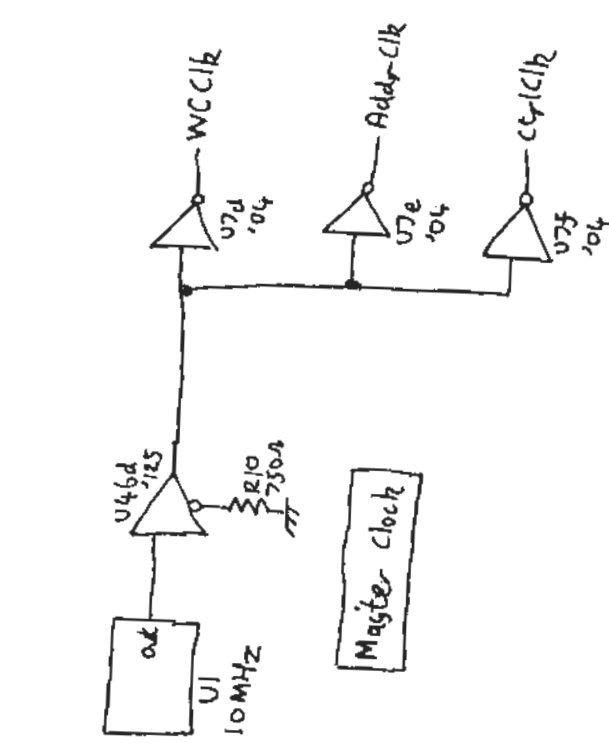

98620

25LS2569  
Synchronous 4-bit Up/Down Counter  
with 3-state outputs

25LS2518  
Quad D-Registers with standard  
and 3-state outputs  
Q = Totem Pole  
Y = 3-State

(R/Bk)

Sheet 3

DMA Controller

HP 986208

BufData

Channel 1 Address Counter

Command Port

(R/Bk)

DMA Controller Sheet 6

HP98620B

Address Latch

Control Bus