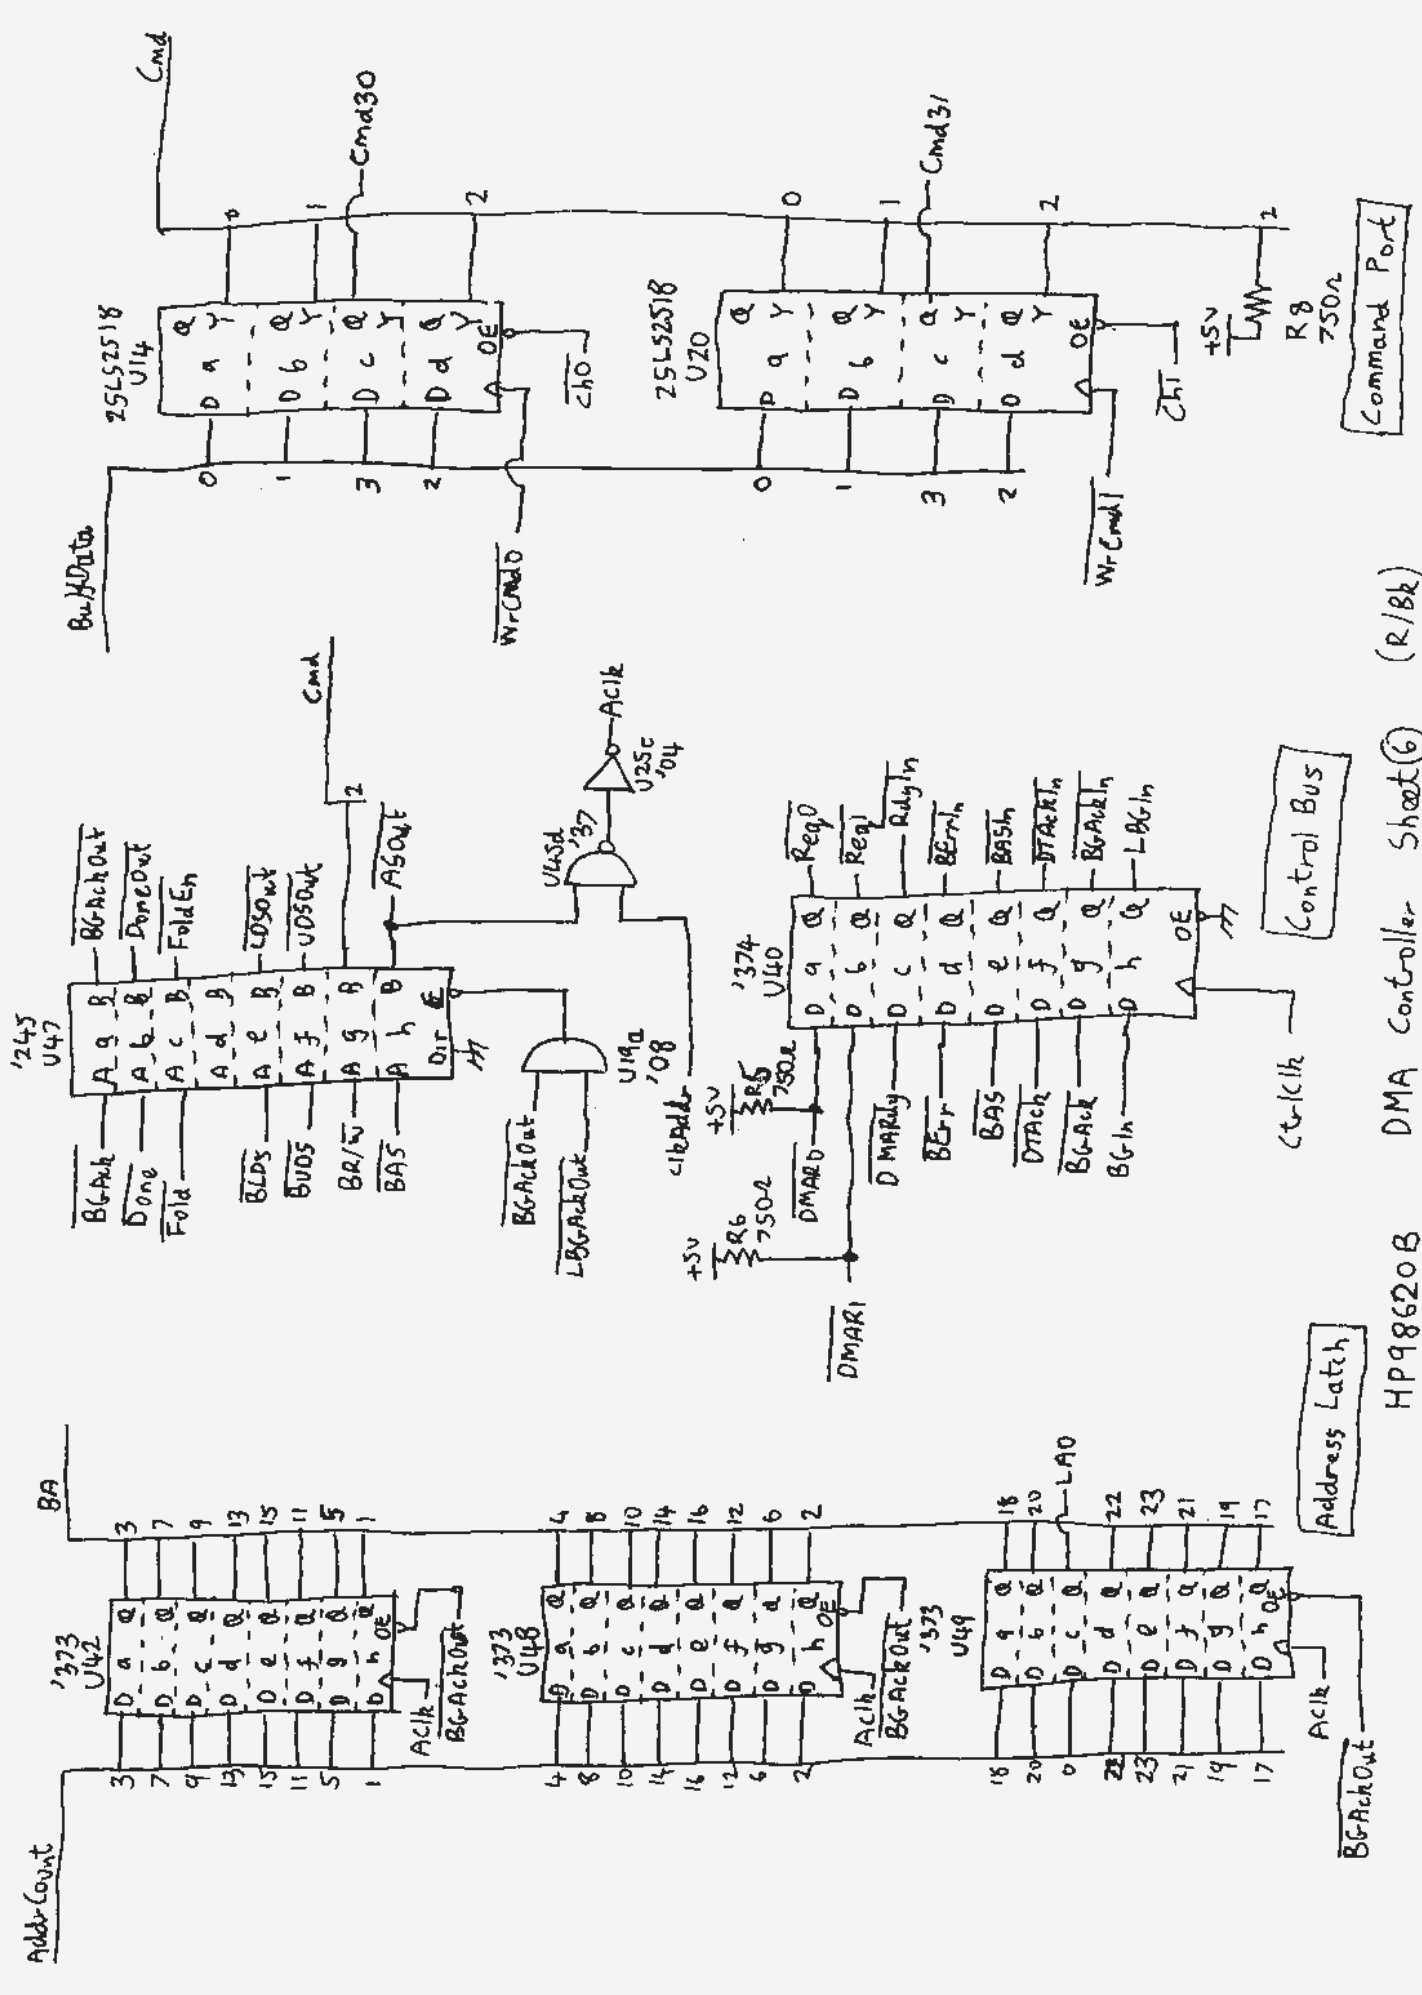

98620

25LS2569  
Synchronous 4-bit Up/Down Counter  
with 3-state outputs

25LS2518  
Quad D-Registers with standard  
and 3-state outputs  
Q = Totem Pole  
Y = 3-State

(R/Bk)

Sheet 3

DMA Controller

HP 986208

BufData

Channel 1 Address Counter

Command Port

(R/Bk)

DMA Controller Sheet 6

HP98620B

Address Latch

Control Bus