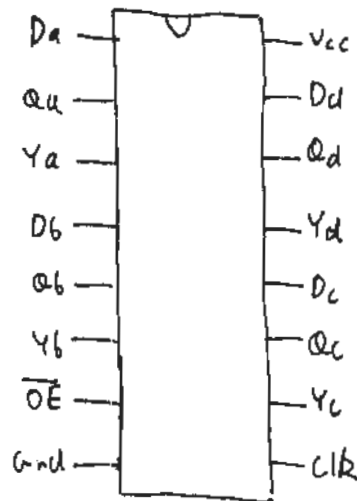

98620

25LS2569  
Synchronous 4-bit Up/Down Counter  
with 3-state outputs

25LS2518  
Quad D-Registers with standard  
and 3-state outputs  
Q = Totem Pole  
Y = 3-State

(R/Bk)

Sheet 3

DMA Controller

HP 986208

BufData

Channel 1 Address Counter

Command Port

(R/Bk)

DMA Controller Sheet 6

HP98620B

Address Latch

Control Bus