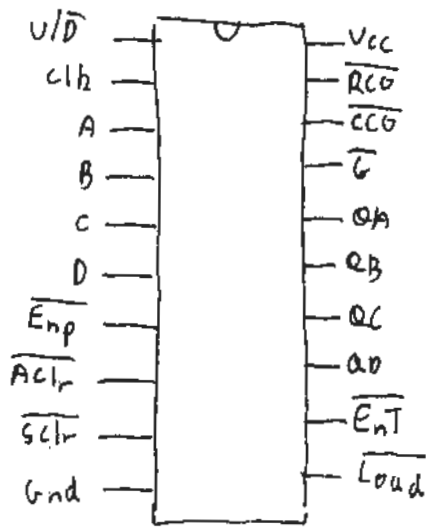

98620

25LS2569  
Synchronous 4-bit Up/Down Counter  
with 3-state outputs

25LS2518  
Quad D-Registers with standard  
and 3-state outputs  
Q = Totem Pole  
Y = 3-State

(R/Bk)

Sheet 3

DMA Controller

HP 986208

BufData

Channel 1 Address Counter

Command Port

(R/Bk)

DMA Controller Sheet 6

HP98620B

Address Latch

Control Bus