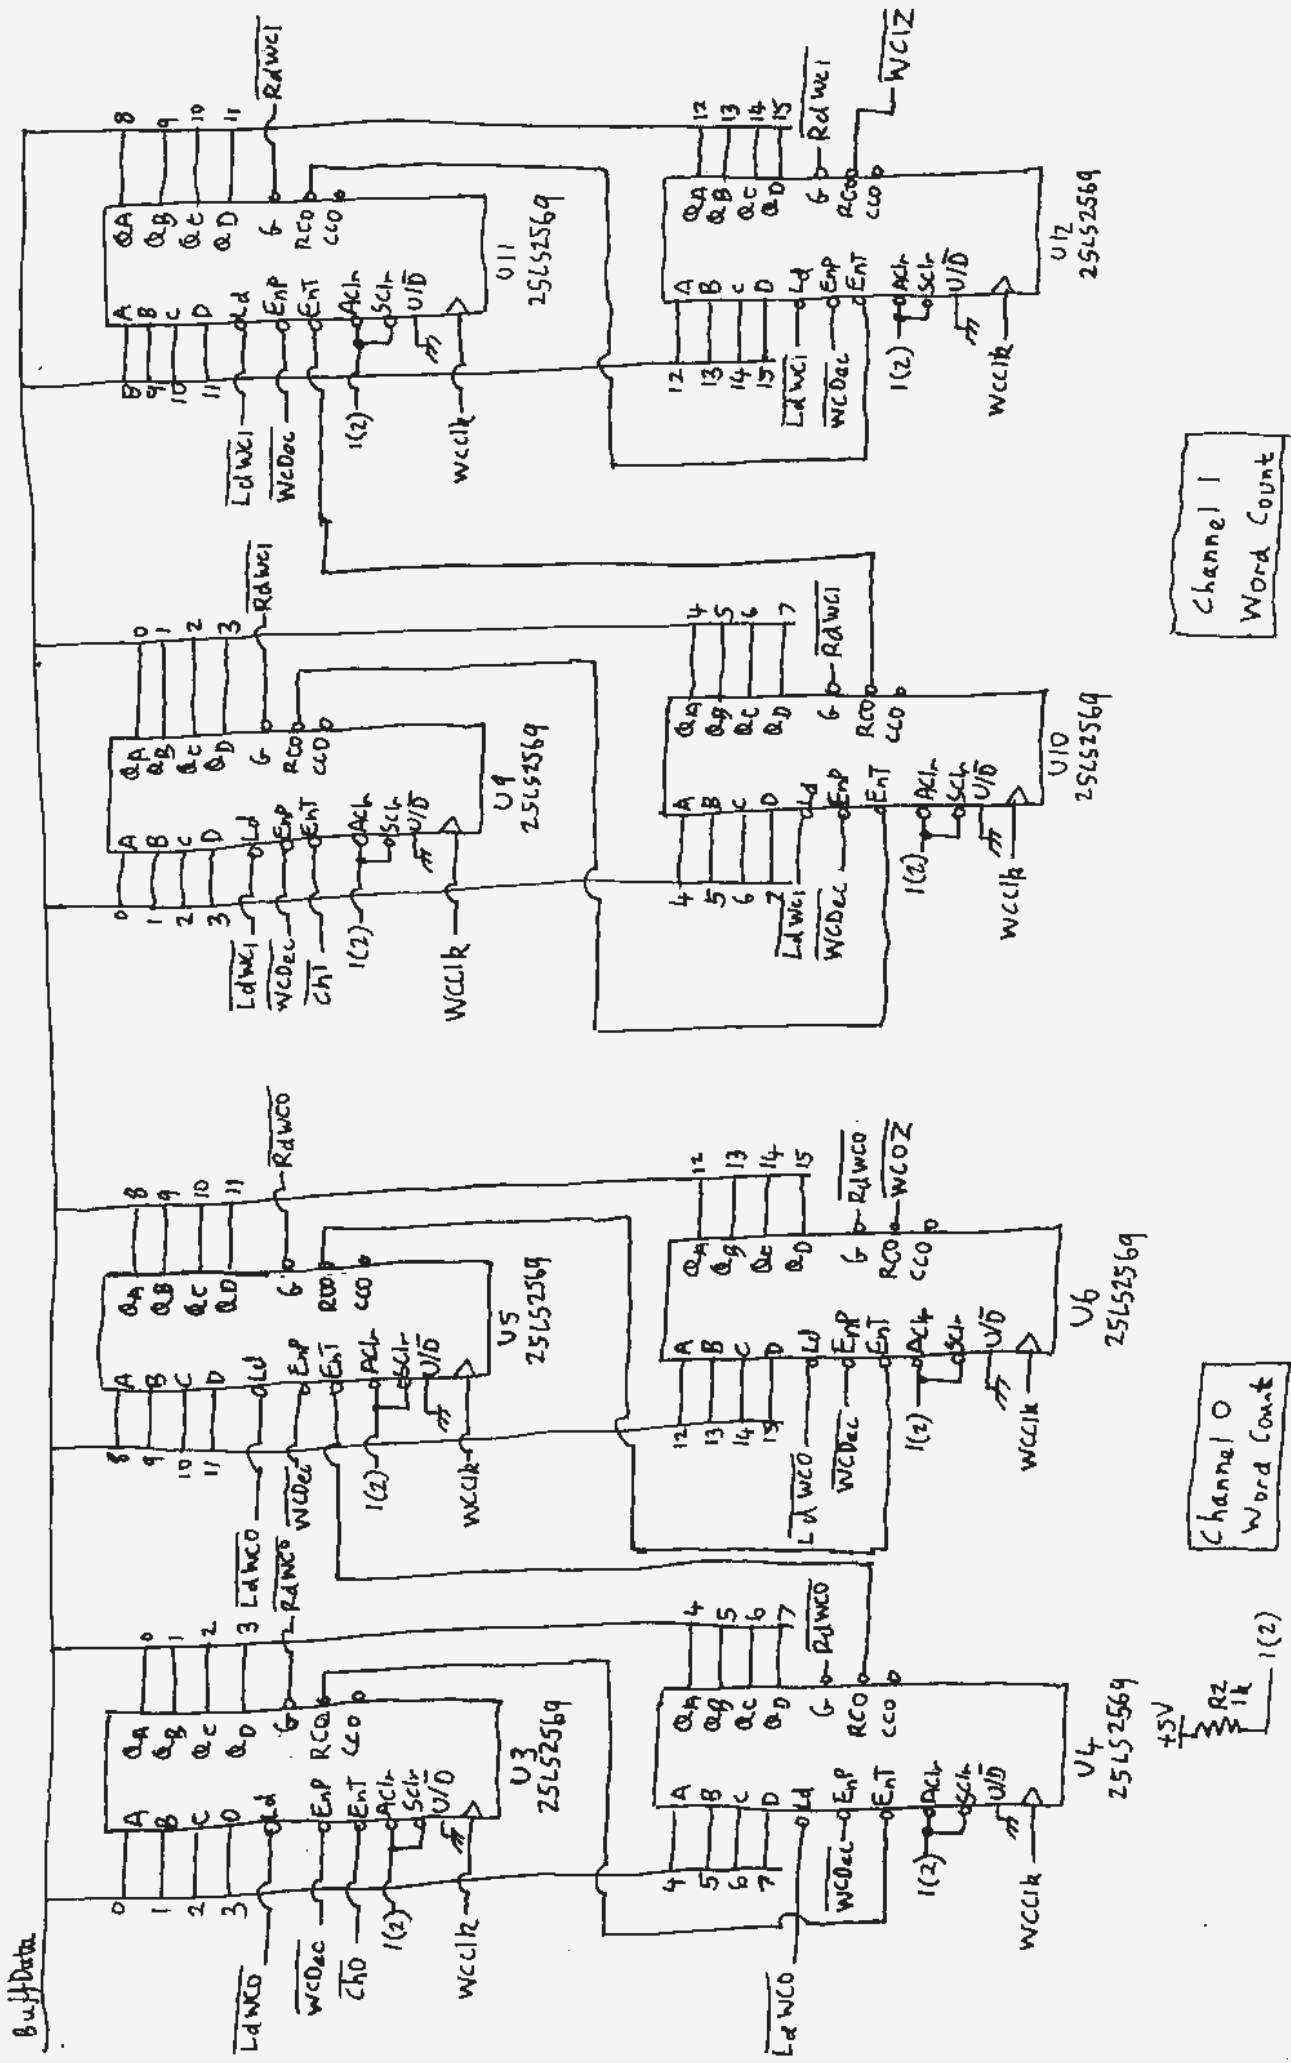

98620

25LS2569  
Synchronous 4-bit Up/Down Counter  
with 3-state outputs

25LS2518  
Quad D-Registers with standard  
and 3-state outputs  
Q = Totem Pole  
Y = 3-State

(R/Bk)

Sheet 3

DMA Controller

HP 986208

BufData

Channel 1 Address Counter

Command Port

(R/Bk)

DMA Controller Sheet 6

HP98620B

Address Latch

Control Bus