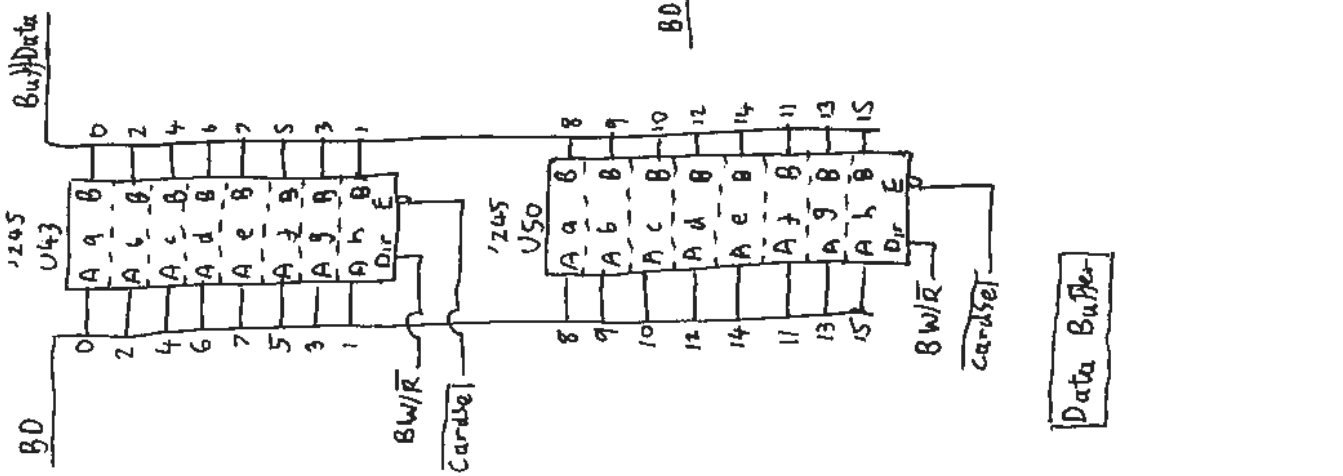

98620

25LS2569  
Synchronous 4-bit Up/Down Counter  
with 3-state outputs

25LS2518  
Quad D-Registers with standard  
and 3-state outputs  
Q = Totem Pole  
Y = 3-State

(R/Bk)

Sheet 3

DMA Controller

HP 986208

BufData

Channel 1 Address Counter

Command Port

(R/Bk)

DMA Controller Sheet 6

HP98620B

Address Latch

Control Bus