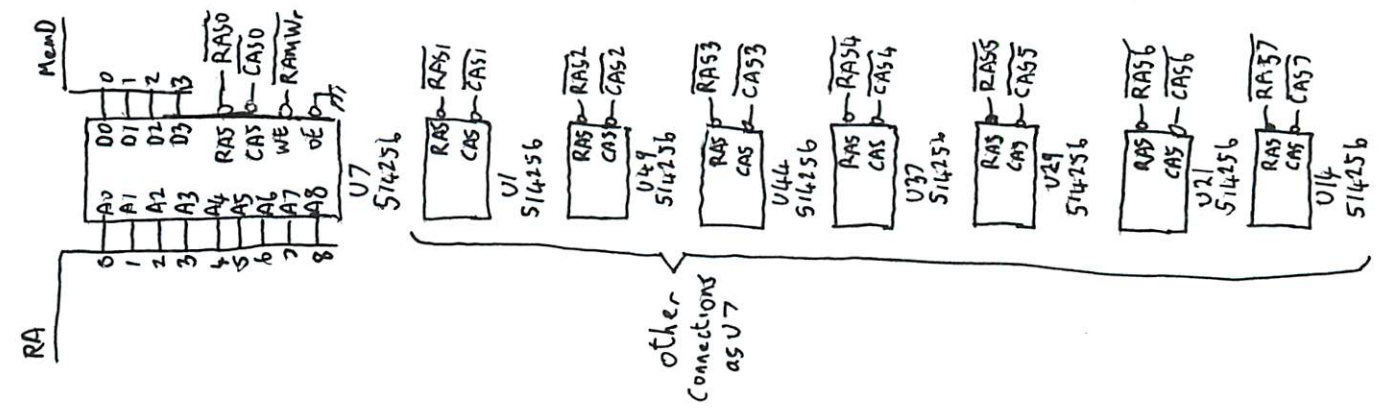

IRD2-6001
MP-HIL Host

514256
256Kx4 DRAM

635241
512x4 PROM

RAM Address Multiplexer

RAM

RAS

Other connections as U8

Other connections as U7