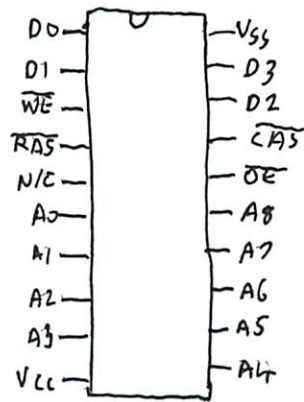

IRD2-6001
MP-HIL Host

514256
256Kx4 DRAM

635241
512x4 PROM

RAM Address Multiplexer

RAM

RAS

Other connections as U8

Other connections as U7