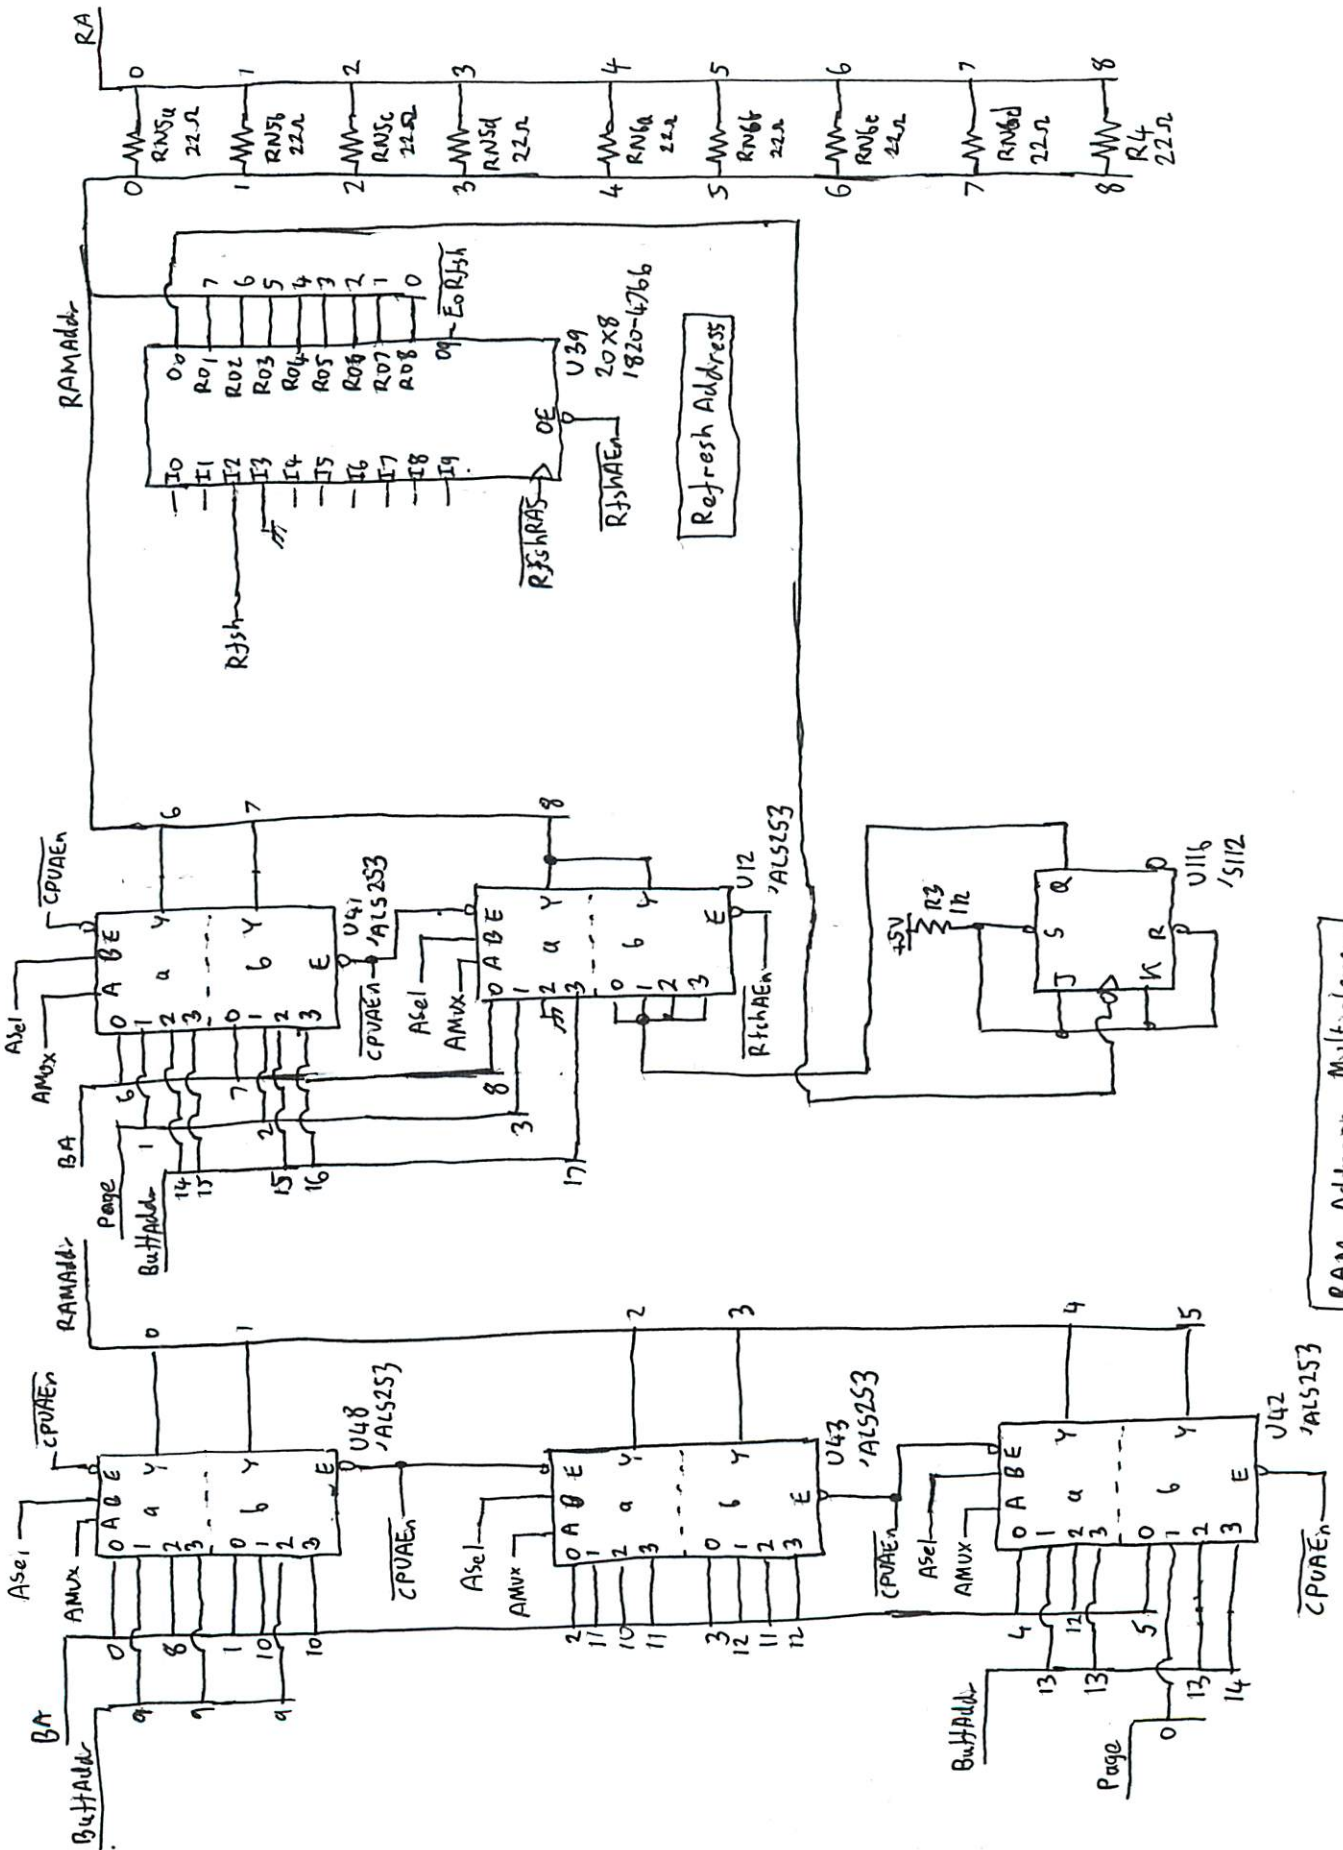

IRD2-6001
MP-HIL Host

514256
256Kx4 DRAM

635241
512x4 PROM

RAM Address Multiplexer

RAM

RAS

Other connections as U8

Other connections as U7