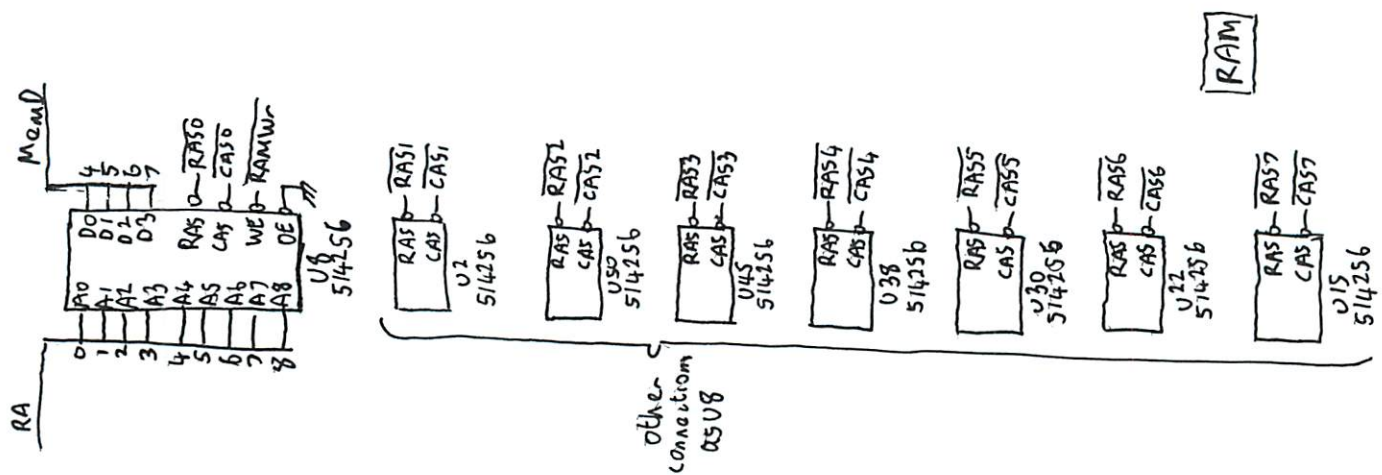

IRD2-6001
MP-HIL Host

514256
256Kx4 DRAM

635241
512x4 PROM

RAM Address Multiplexer

RAM

RAS

Other connections as U8

Other connections as U7